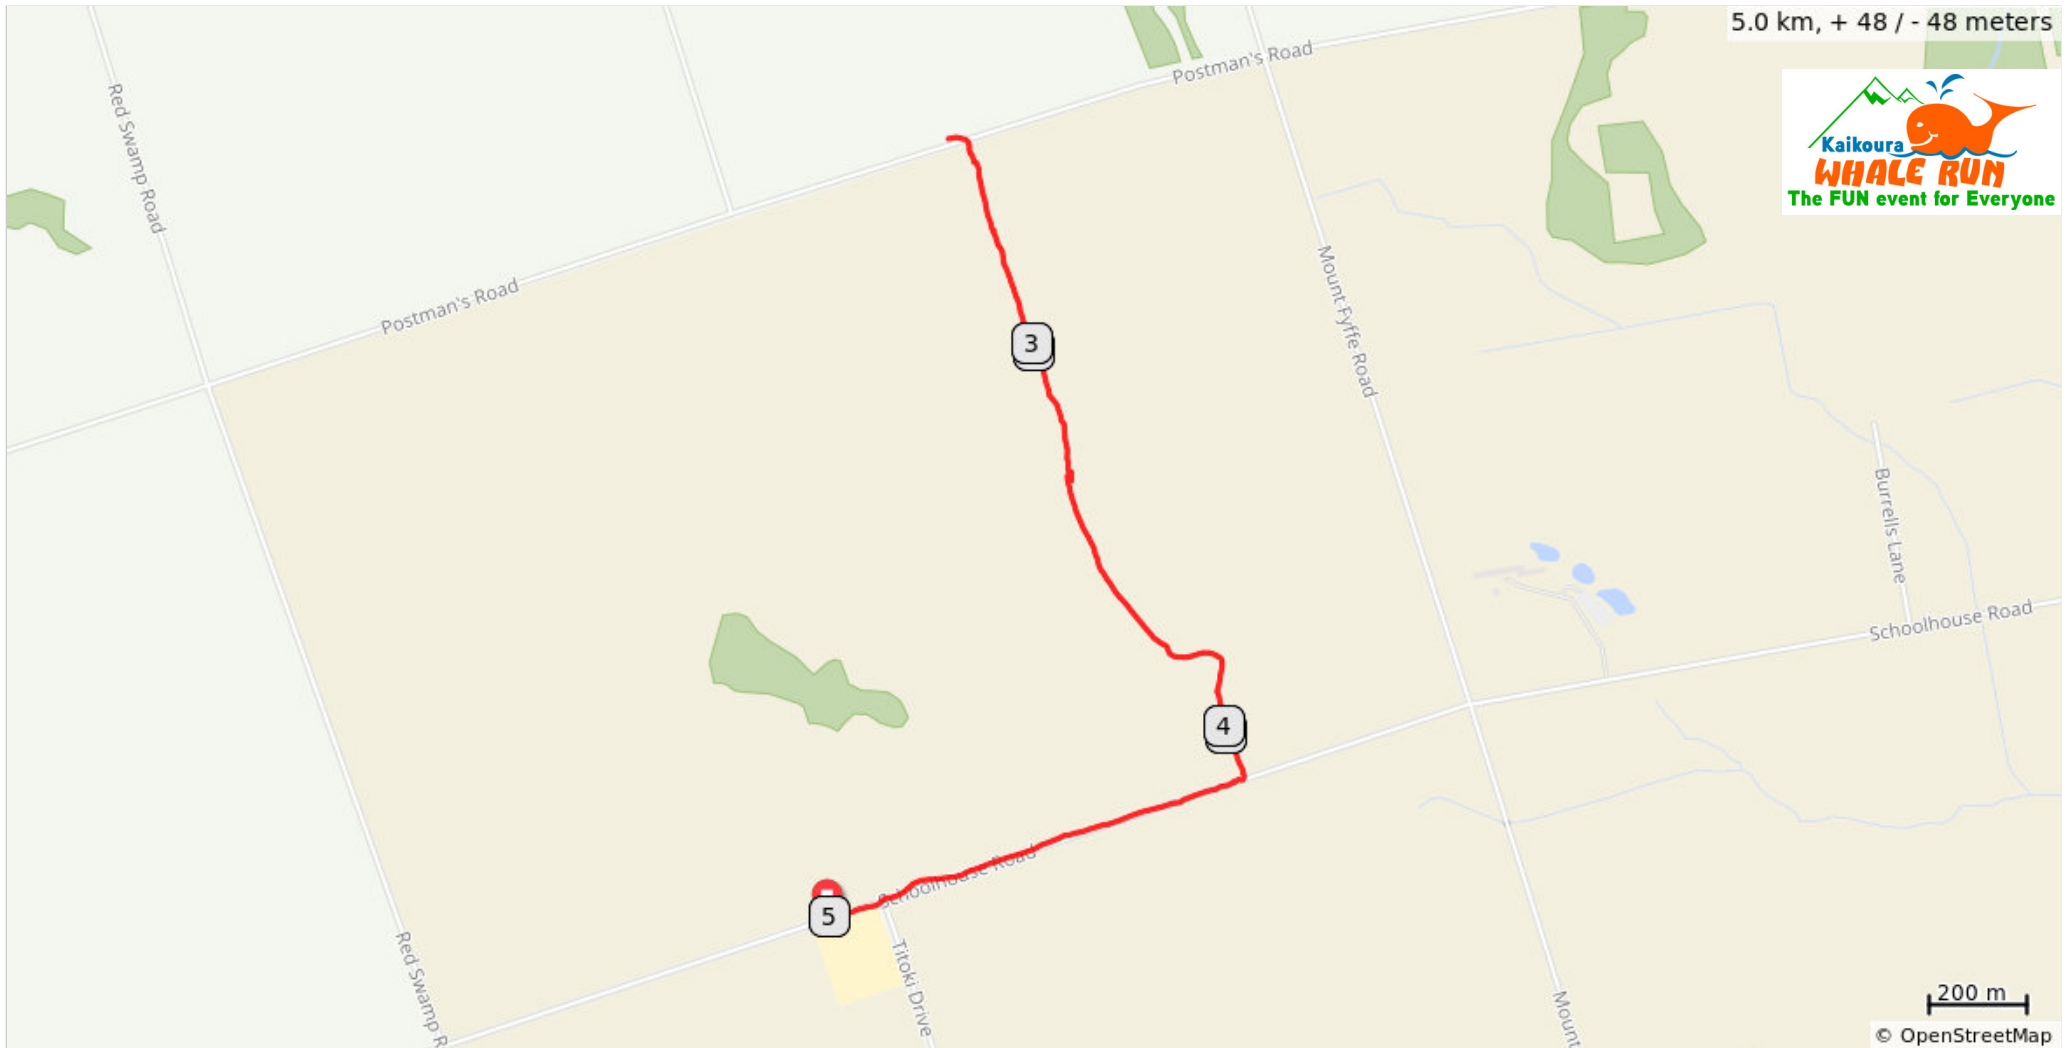

# 5 km Kaikoura Whale Run

[www.kaikourawhale.com.nz](http://www.kaikourawhale.com.nz)

5.0 km, + 48 / - 48 meters

200 m  
© OpenStreetMap